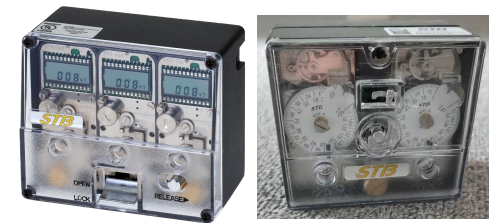

STB 3 or 2 movements Time lock